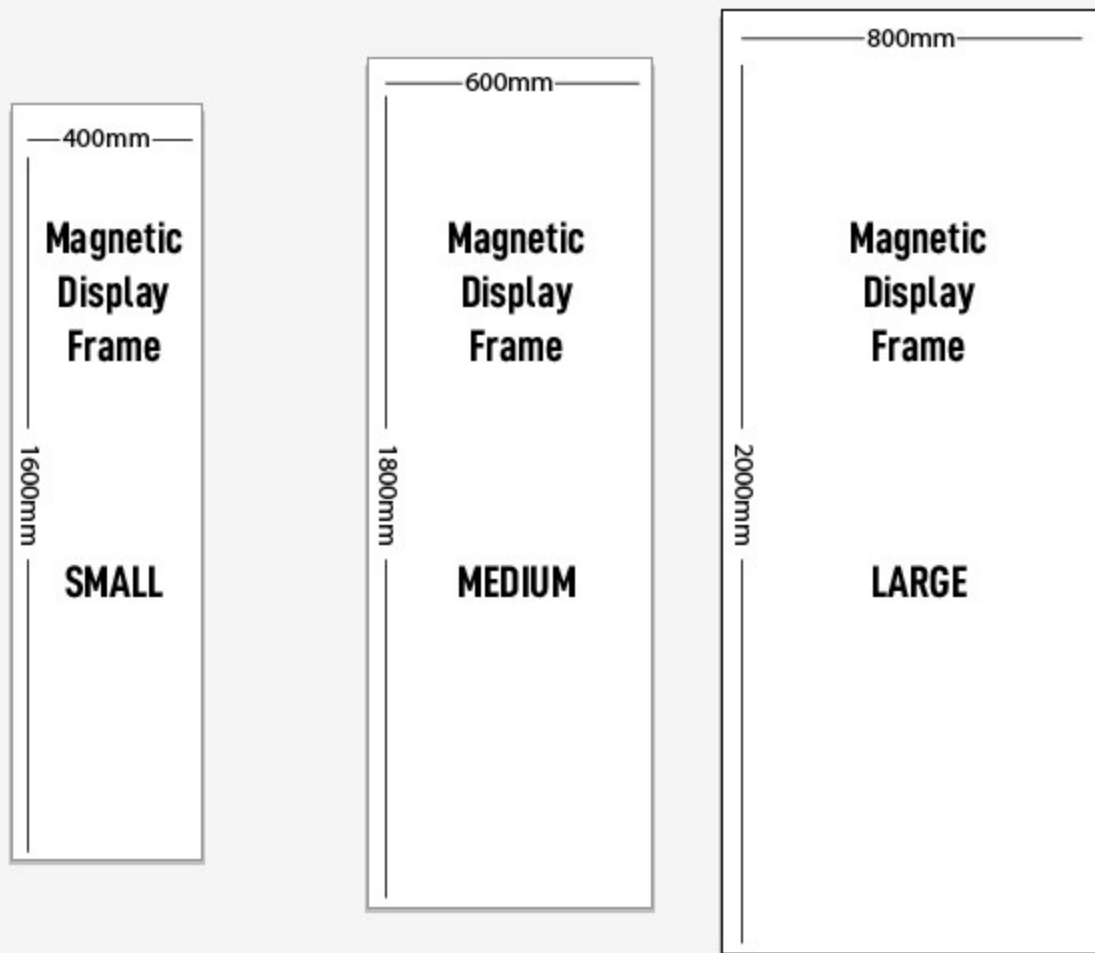

MUST BE SUPPLIED AS A CMYK HIGH RESOLUTION PDF  
PLEASE CALL US ON 02380 700111 IF YOU HAVE ANY QUESTIONS

**PLEASE DELETE ALL TEMPLATE TEXT WHEN COMPLETING YOUR DESIGN**

—400mm—

**Magnetic  
Display  
Frame**

1600mm

**SMALL**

600mm

# Magnetic Display Frame

1800mm

**MEDIUM**

800mm

# Magnetic Display Frame

2000mm

**LARGE**